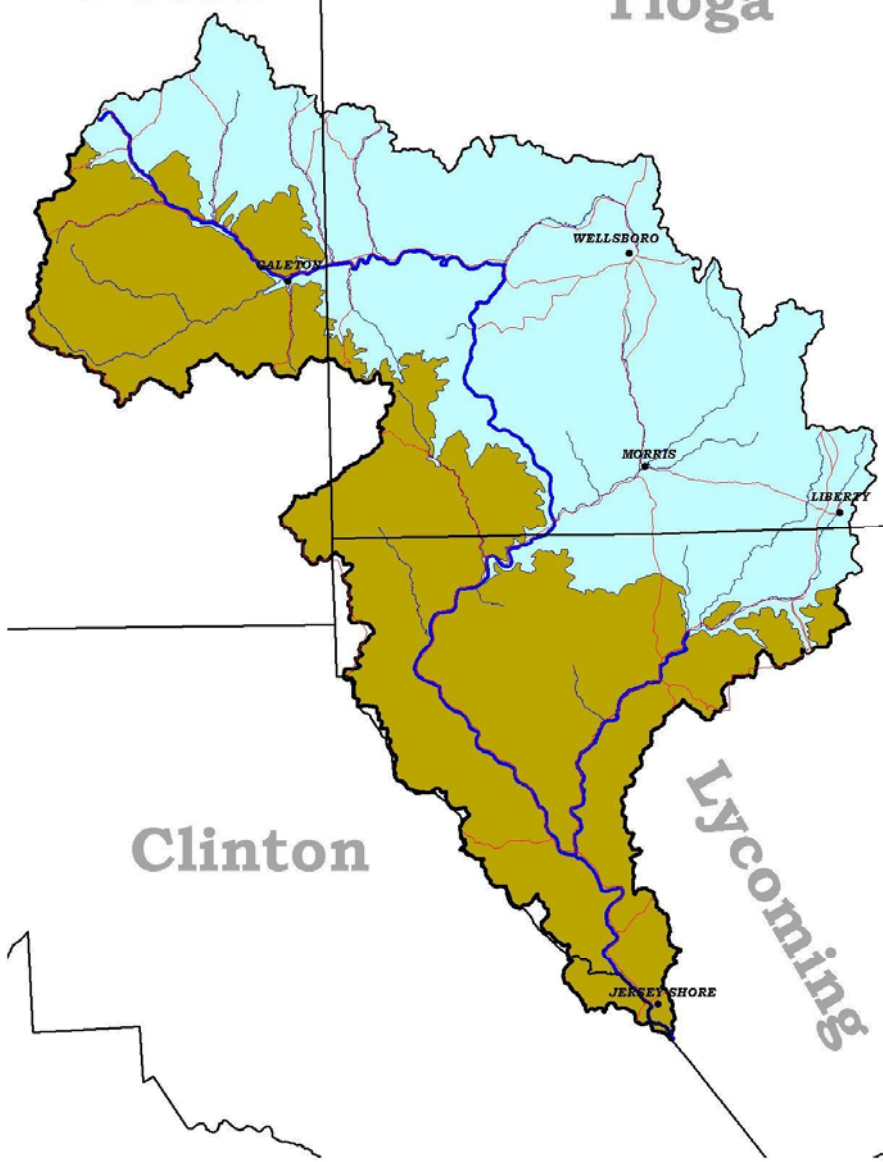

**Pine Creek Watershed
Glaciation Map**

MAP 3

Potter

Tioga

Clinton

Lycoming

JERSEY SHORE

 **Extent of Glaciation**