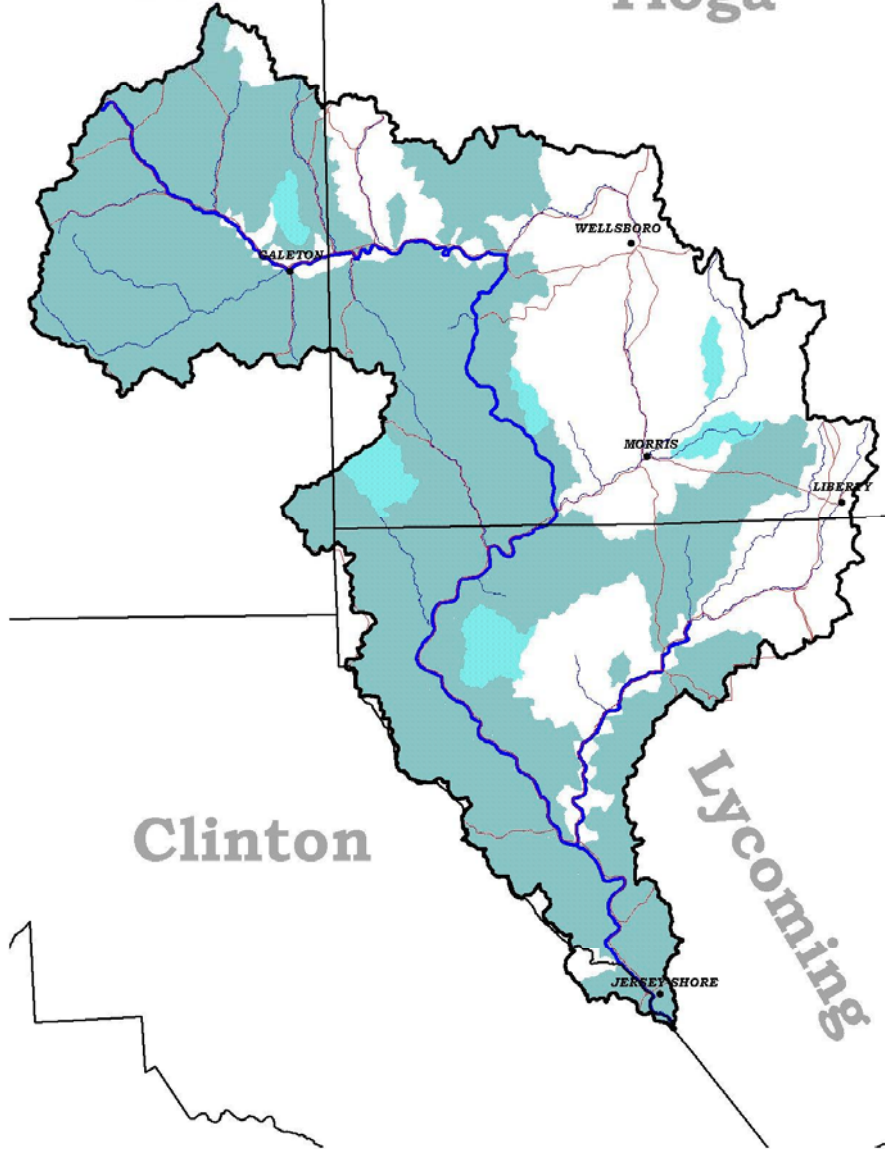

**Pine Creek Watershed
Protected Watersheds Map**

MAP 8

Potter

Tioga

Protected Watersheds
■ Exceptional Value
■ High Quality

5 0 5 10 Miles