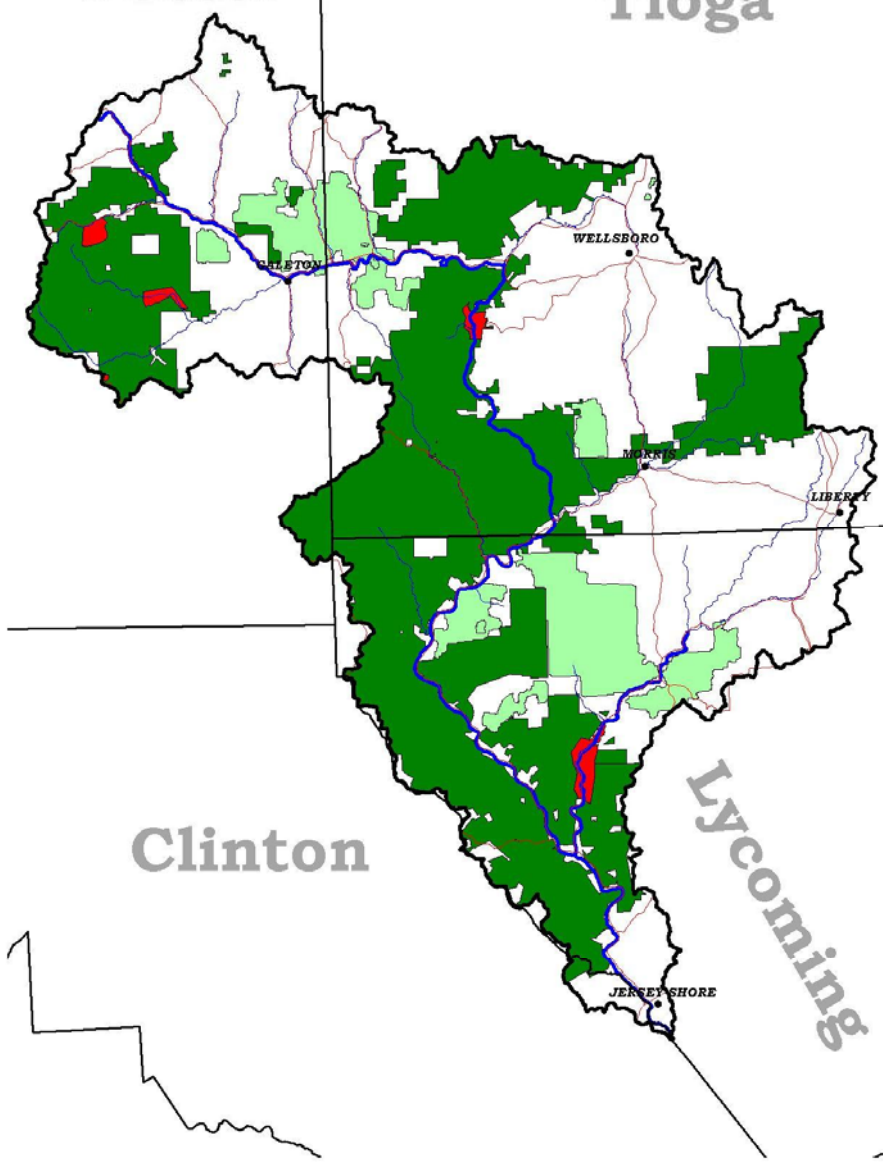

**Pine Creek Watershed
State Land Map**

MAP 5

Potter

Tioga

-  State Parks
-  State Game Lands
-  State Forest Lands