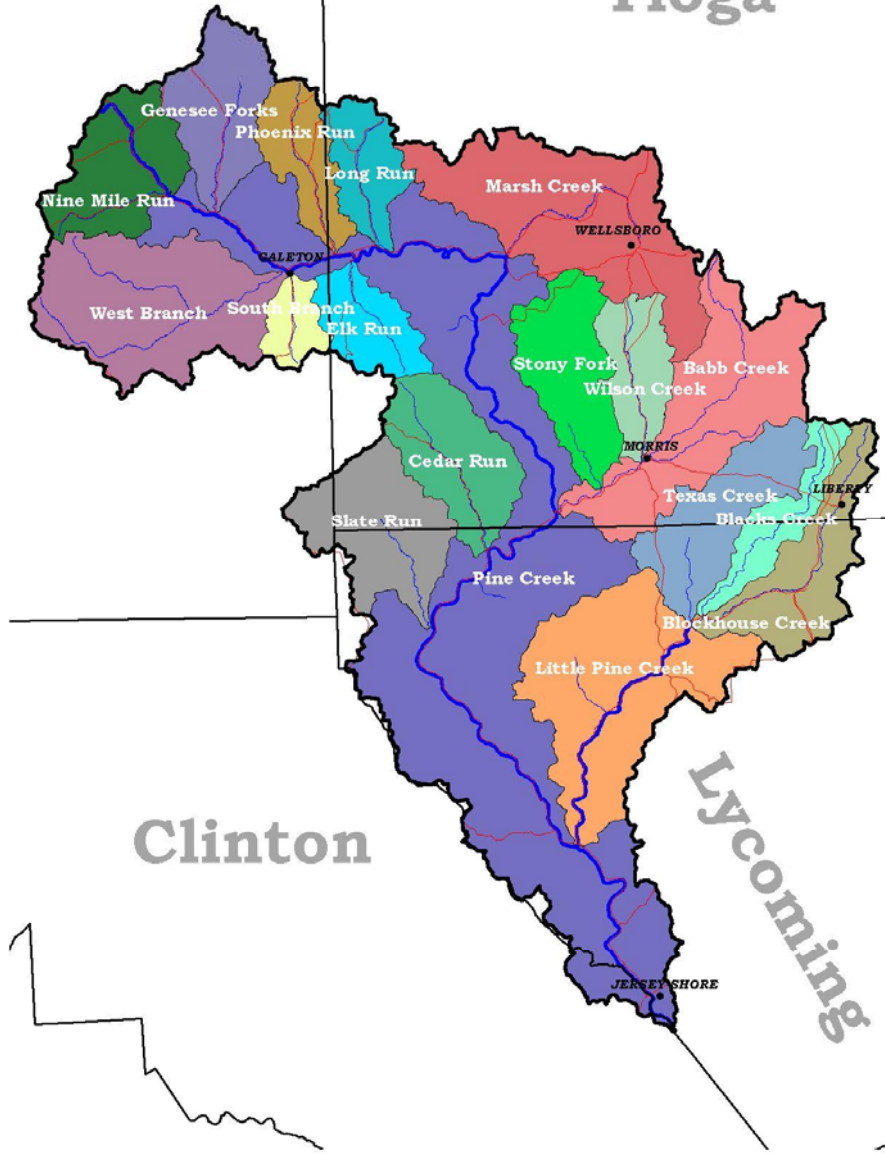

**Pine Creek Watershed
Sub-Watersheds Map**

MAP 7

Potter

Tioga

Clinton

Lycoming